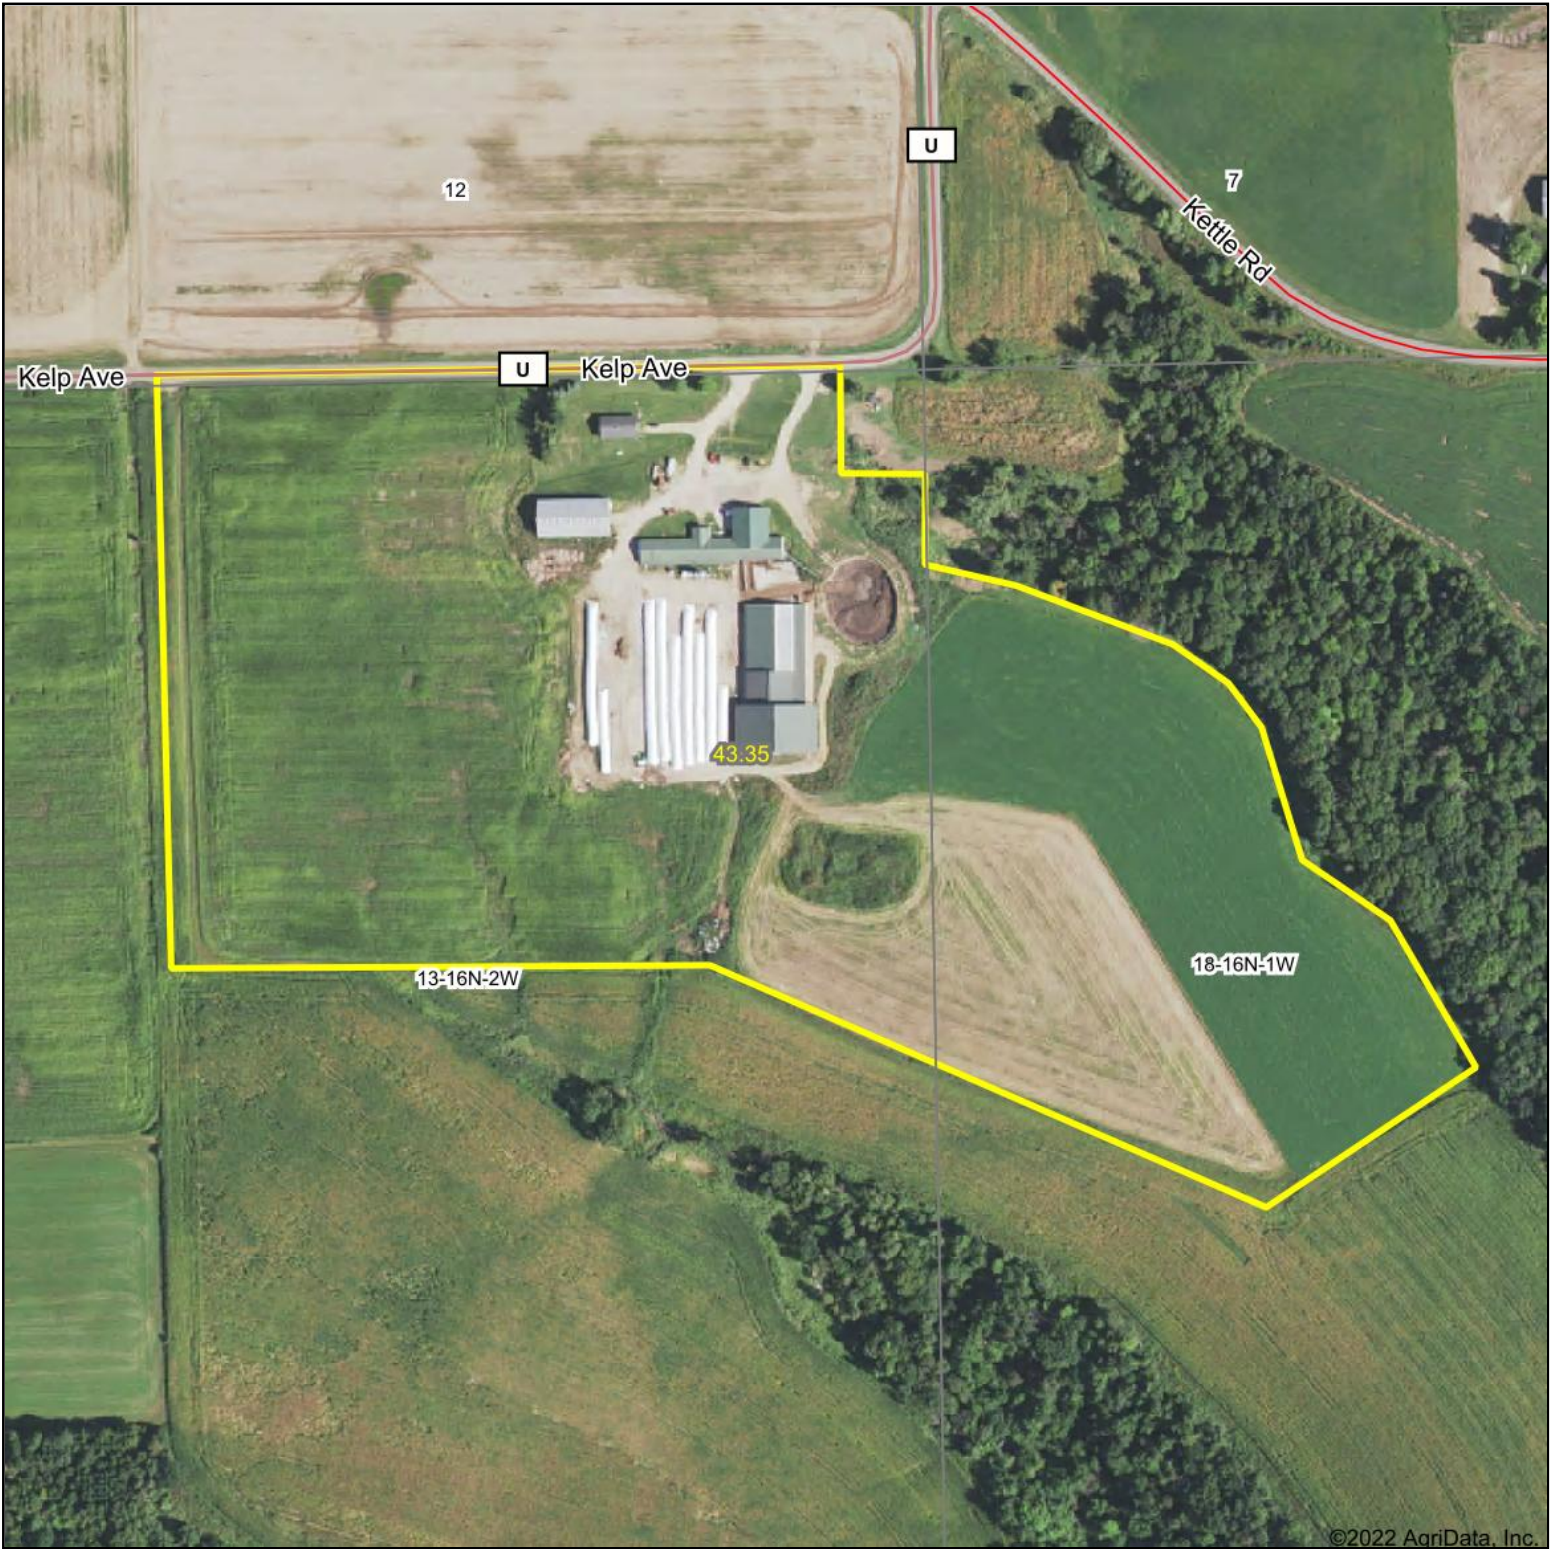

Aerial Map

©2022 AgriData, Inc.

Map Center: 43° 52' 7.45, -90° 33' 10.27

13-16N-2W
Monroe County
Wisconsin

1/10/2022

Maps Provided By:

© AgriData, Inc. 2021

www.AgriDataInc.com